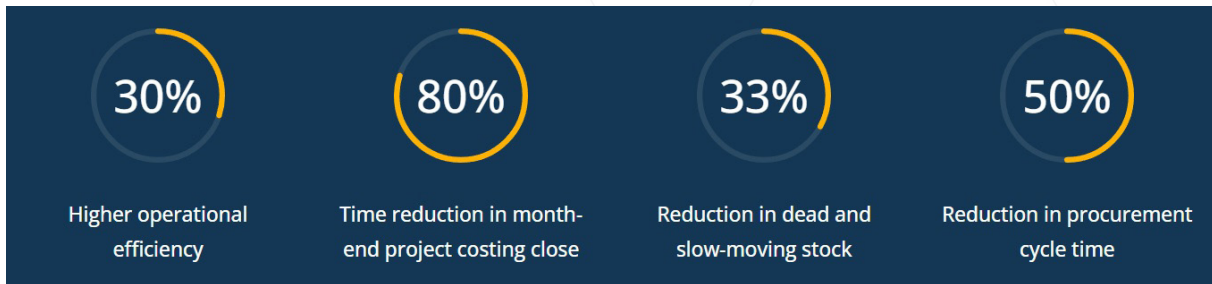

Flexibility and Functionality

BWISE provides deployment options that cater to different business needs. You can choose a cloud-based ERP, an on-premise solution, or a hybrid solution. In an increasingly dynamic world, BWISE offers the flexibility and functionality that businesses need. The solution also provides comprehensive vertical solutions such as 3PL software, yard management software, moving company software (WISEmove™), and mobility apps. These vertical solutions offer an array of features and functionalities that enable specific businesses to meet their unique requirements.

Why Choose BWISE?